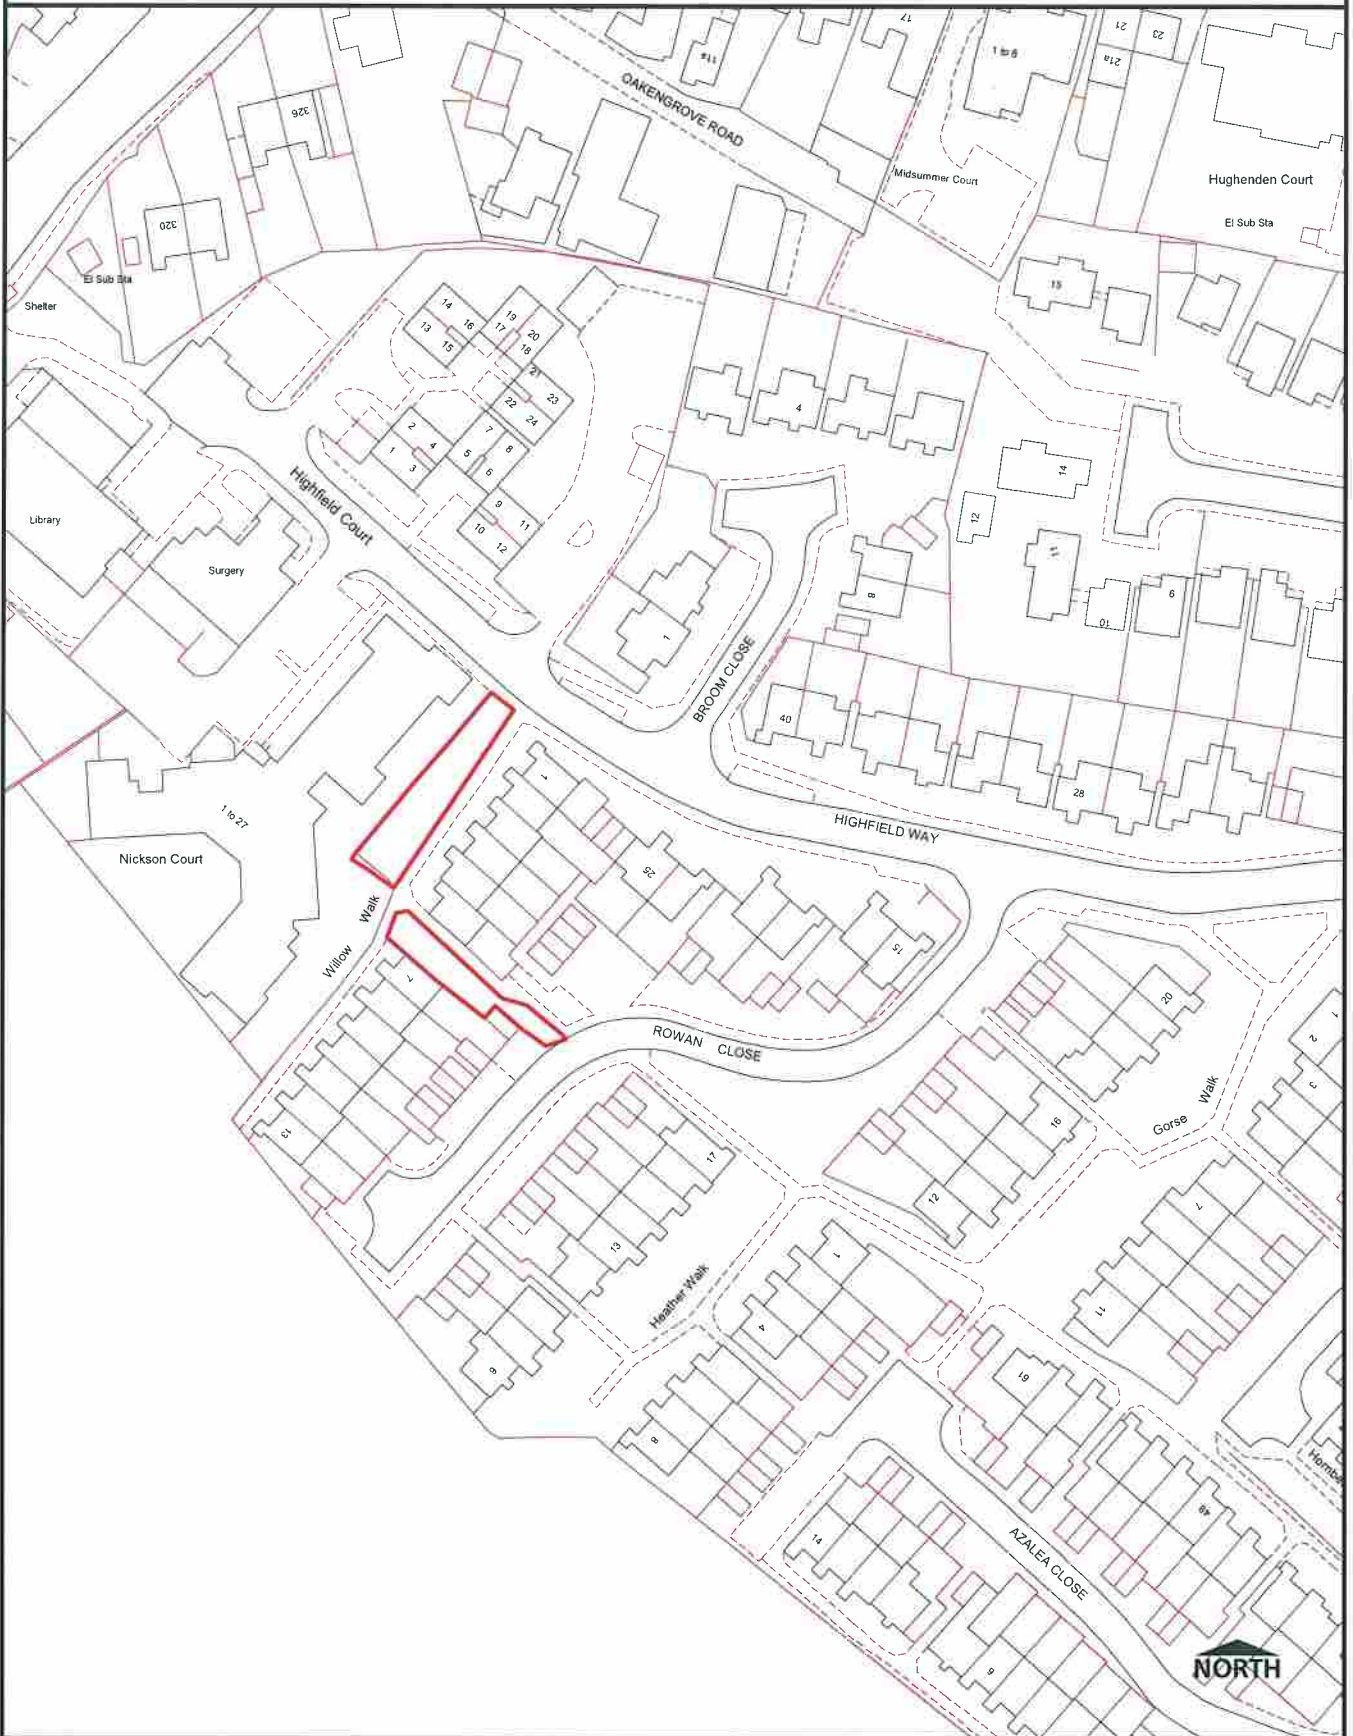

Hazlemere: Willow Walk

Statement of Purpose:
 Site Plan for Council Business Use Only

Map produced in MapInfo GIS by: stownsen	Scale: 1:1250	Date: 02/03/2016
----------------------------------------------------	-------------------------	----------------------------

Saved as Layout in Workspace Path/Name:

OS mapping: © Crown Copyright and database rights 2011 Ordnance Survey 100023306.
 Print for the public: You are not permitted to copy, sub-license, distribute, sell or otherwise make available the Licensed Data to third parties in any form.
 Aerial Photo Imagery 2010 and 2006: © Getmapping plc. www.getmapping.com