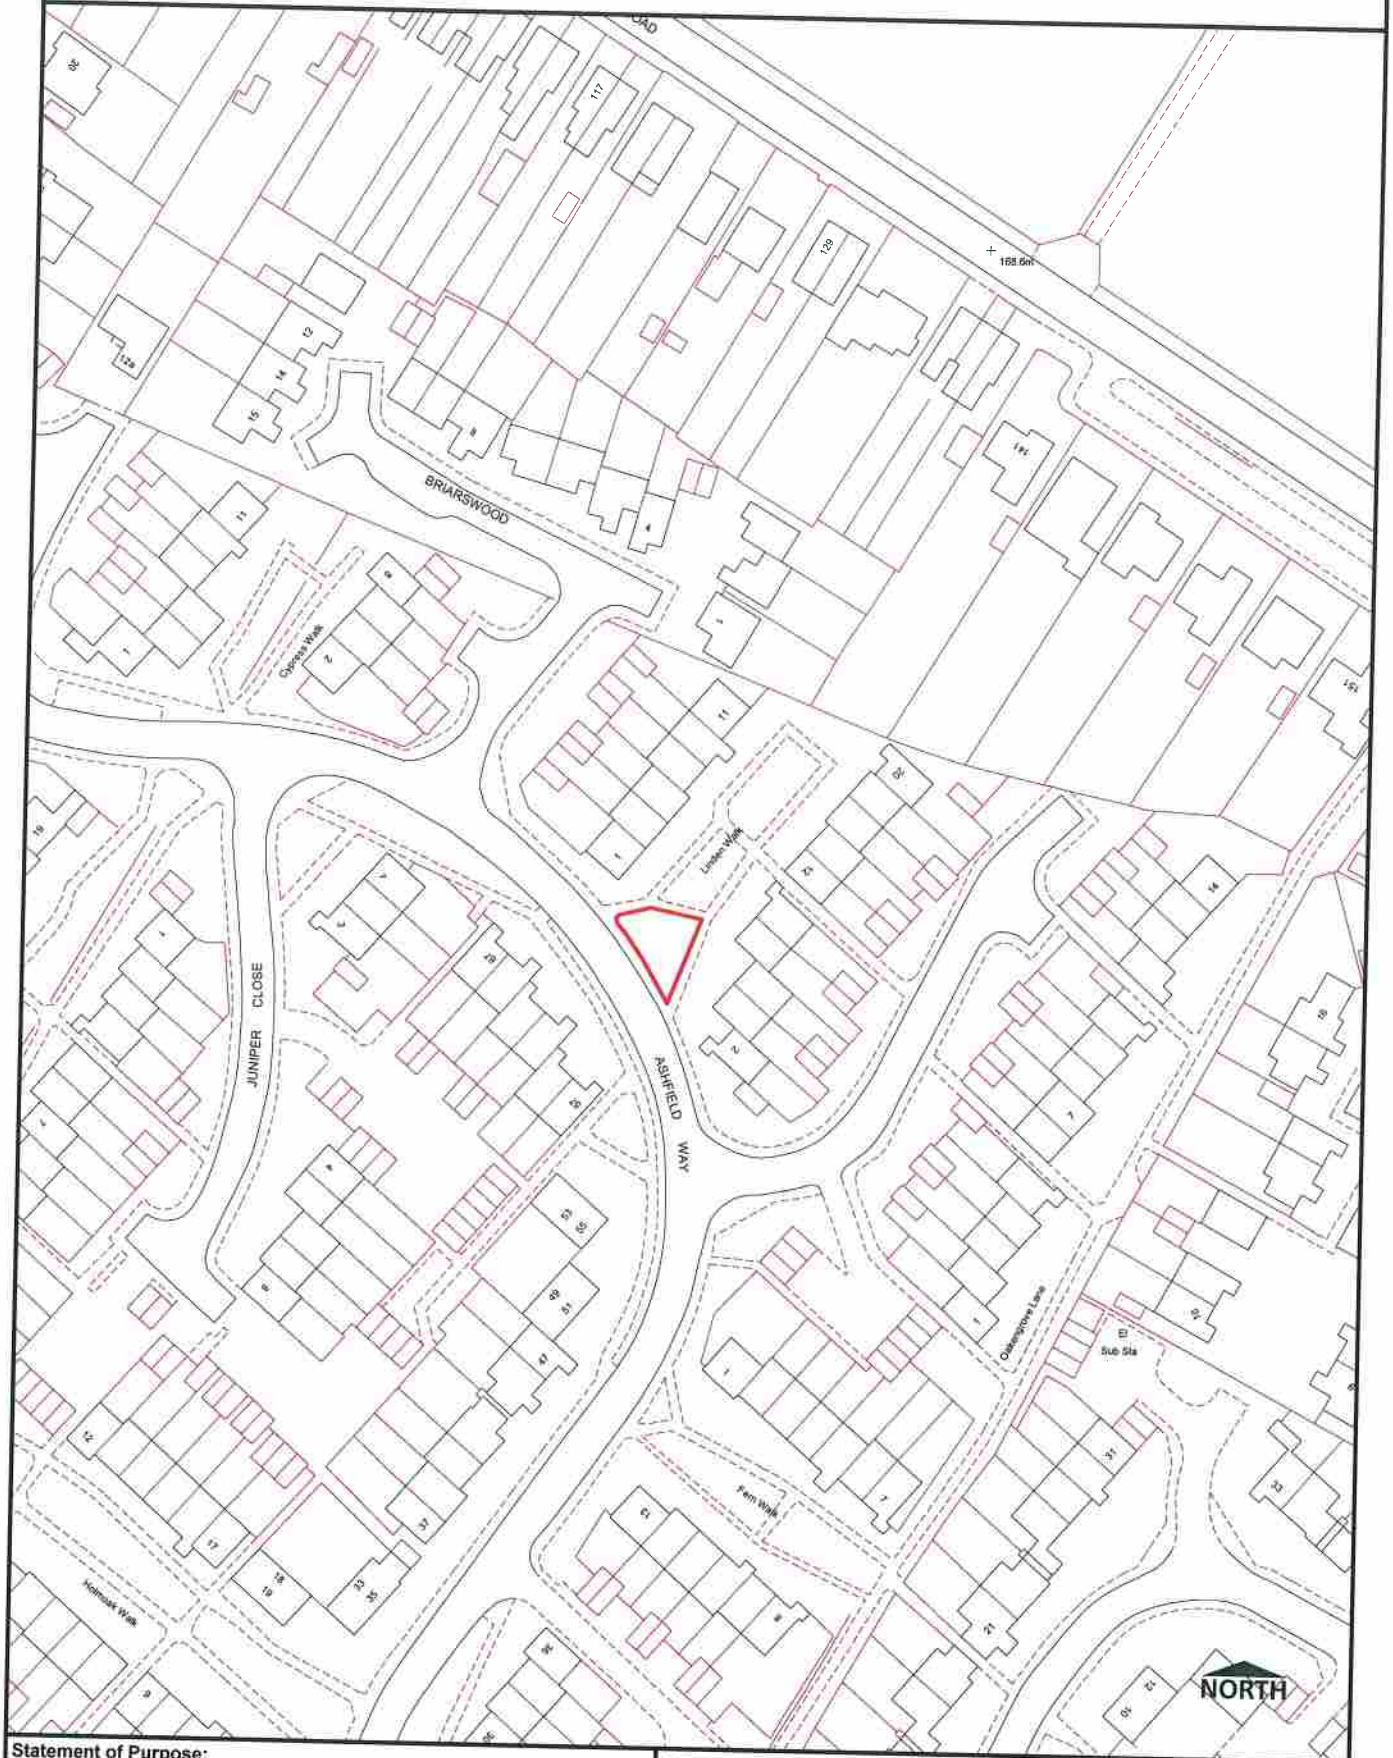

# Hazlemere: Linden Walk

**Statement of Purpose:**  
 Site Plan for Council Business Use Only

<b>Map produced in MapInfo GIS by:</b> stownsen	<b>Scale:</b> 1:1250	<b>Date:</b> 09/03/2018
--	-------------------------	----------------------------

Saved as Layout in Workspace Path/Name:

OS mapping: © Crown Copyright and database rights 2011 Ordnance Survey 100023306.  
 Print for the public: You are not permitted to copy, sub-license, distribute, sell or otherwise make available the Licensed Data to third parties in any form.  
 Aerial Photo Imagery 2010 and 2006: © Getmapping plc. www.getmapping.com.