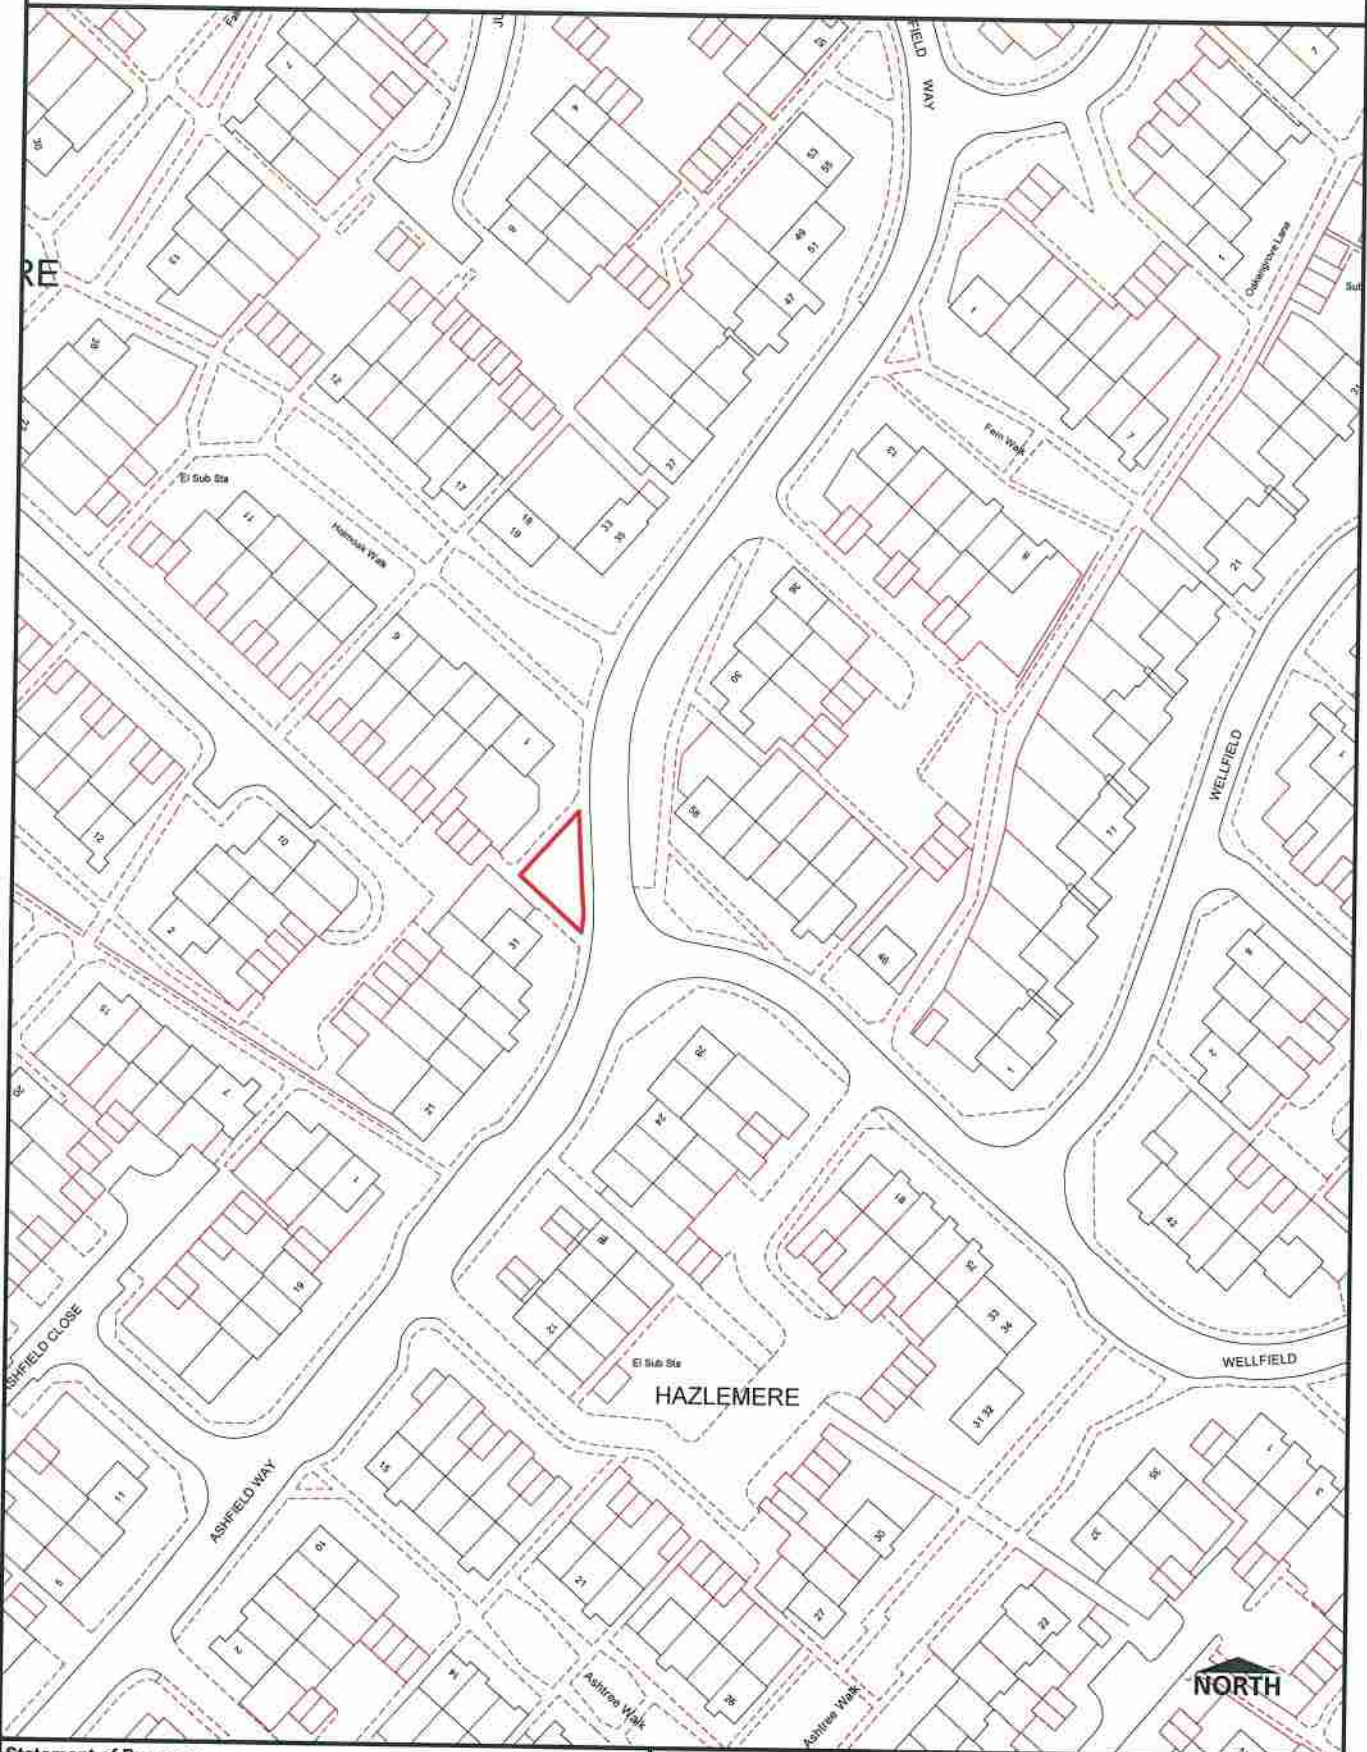

Hazlemere: Ashfield Way Wellfield

Statement of Purpose:

Site Plan for Council Business Use Only

Map produced in MapInfo GIS by:

stownsen

Scale:

1:1250

Date:

02/03/2016

Saved as Layout in Workspace Path/Name:

OS mapping: © Crown Copyright and database rights 2011 Ordnance Survey 100023306

Print for the public: You are not permitted to copy, sub-license, distribute, sell or otherwise make available the Licensed Data to third parties in any form.